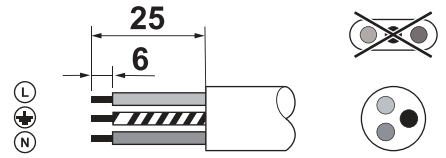

2

IP68 rated connector not included

Cable: 60245IEC57
Min. $3 \times 1.0 \text{ mm}^2$
Max. $3 \times 2.5 \text{ mm}^2$
 $\Phi 6.5 - \Phi 7.5 \text{ mm}$