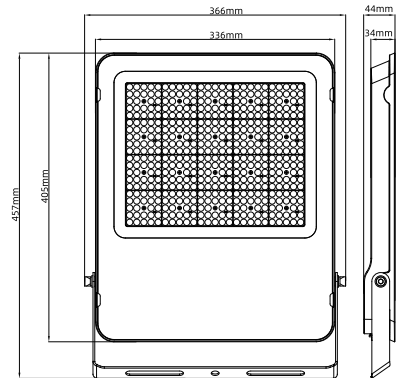

AD: Without optical lens, Power & CCT selectable

B: With optical lens, Power non-selectable

BD: With optical lens, Power selectable

Model No	ZGSM-FL12-30 <input type="checkbox"/>	ZGSM-FL12-50 <input type="checkbox"/>	ZGSM-FL12-100 <input type="checkbox"/>	ZGSM-FL12-150 <input type="checkbox"/>	ZGSM-FL12-200 <input type="checkbox"/>	ZGSM-FL12-240 <input type="checkbox"/>	ZGSM-FL12-300 <input type="checkbox"/>
Power	30W	50W	100W	150W	200W	240W	300W
Input Voltage	AC100-277V, 50/60Hz						
Efficacy (5±%)	140lm/W	140lm/W	140lm/W	140lm/W	140lm/W	140lm/W	140lm/W
Lumen (5±%)	4200lm	7000lm	14000lm	21000lm	28000lm	33600lm	42000lm
Driver included	YES						
LED Brand	LUMILEDS						
Driver Brand	SOSEN						
CCT	3000K, 4000K, 5000K, 5700K, 6500K						
CRI	Ra>70						
PF	0.95						
Beam Angle	SMD (Beam Angle 120° only) With Optic Lens (Beam Angle 25°/45°/60°/90°/70x150°)						
IP Rating	IP66						
IK Rating	IK08						
Warranty	5 Years						
Dimming	---						
Cable	Cable 0.5m without plug						
Housing Material	Die-casting Aluminum						
Cover Material	Tempered Glass						
Working Environment	-25°C ~ +40°C, 20%~90%						
Storage Environment	-40°C ~ +40°C, 10%~90%						
Dimension	172*36*198mm	180*38*224mm	228*39*276mm	245*42*314mm	305*43*384mm	366*44*457mm	366*44*457mm
Fixture Weight	0.80 kgs	0.85 kgs	1.35 kgs	1.85 kgs	2.70 kgs	3.70 kgs	3.80 kgs
Packing Type	14 units /ctn	14 units /ctn	12 units /ctn	12 units /ctn	6 units /ctn	5 units /ctn	5 units /ctn
Packing Dimension	370*360*230mm	380*370*250mm	480*350*305mm	530*350*345mm	385*325*415mm	400*320*485mm	400*320*485mm
Packing Weight	12.85 kgs	13.77 kgs	18.03 kgs	24.70 kgs	18.53 kgs	21.09 kgs	21.09 kgs

Installation

① Pedestal mounting

② Wall mounting

③ Top mounting

Light Distributions

Lens

25°

45°

60°

90°

70°x150°

SMD

120°

FL12 LED Flood Light

Dimensions

01 ZGSM-FL12-30

02 ZGSM-FL12-50

03 ZGSM-FL12-100

04 ZGSM-FL12-150

05 ZGSM-FL12-200

06 ZGSM-FL12-240 / 300

30W

50W

100W