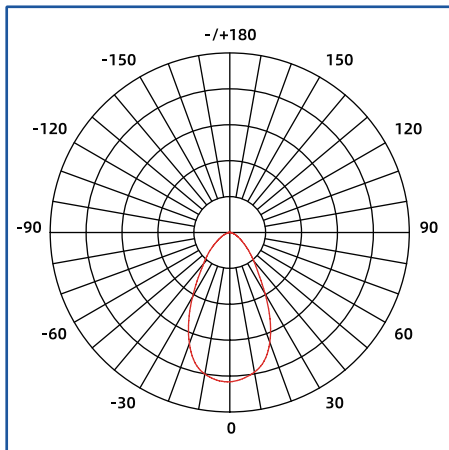

AD: Without optical lens, Power & CCT selectable

B: With optical lens, Power non-selectable

BD: With optical lens, Power selectable

Model No	ZGSM-FL12-30 <input type="checkbox"/>	ZGSM-FL12-50 <input type="checkbox"/>	ZGSM-FL12-100 <input type="checkbox"/>	ZGSM-FL12-150 <input type="checkbox"/>	ZGSM-FL12-200 <input type="checkbox"/>	ZGSM-FL12-240 <input type="checkbox"/>	ZGSM-FL12-300 <input type="checkbox"/>
Power	30W	50W	100W	150W	200W	240W	300W
Input Voltage	AC100-277V, 50/60Hz						
Efficacy (5±%)	140lm/W	140lm/W	140lm/W	140lm/W	140lm/W	140lm/W	140lm/W
Lumen (5±%)	4200lm	7000lm	14000lm	21000lm	28000lm	33600lm	42000lm
Driver included	YES						
LED Brand	LUMILEDS						
Driver Brand	SOSEN						
CCT	3000K, 4000K, 5000K, 5700K, 6500K						
CRI	Ra>70						
PF	0.95						
Beam Angle	SMD (Beam Angle 120° only) With Optic Lens (Beam Angle 25°/45°/60°/90°/70x150°)						
IP Rating	IP66						
IK Rating	IK08						
Warranty	5 Years						
Dimming	---						
Cable	Cable 0.5m without plug						
Housing Material	Die-casting Aluminum						
Cover Material	Tempered Glass						
Working Environment	-25°C ~ +40°C, 20%~90%						
Storage Environment	-40°C ~ +40°C, 10%~90%						
Dimension	172*36*198mm	180*38*224mm	228*39*276mm	245*42*314mm	305*43*384mm	366*44*457mm	366*44*457mm
Fixture Weight	0.80 kgs	0.85 kgs	1.35 kgs	1.85 kgs	2.70 kgs	3.70 kgs	3.80 kgs
Packing Type	14 units /ctn	14 units /ctn	12 units /ctn	12 units /ctn	6 units /ctn	5 units /ctn	5 units /ctn
Packing Dimension	370*360*230mm	380*370*250mm	480*350*305mm	530*350*345mm	385*325*415mm	400*320*485mm	400*320*485mm
Packing Weight	12.85 kgs	13.77 kgs	18.03 kgs	24.70 kgs	18.53 kgs	21.09 kgs	21.09 kgs

Installation

① Pedestal mounting

② Wall mounting

③ Top mounting

Light Distributions

Lens

25°

45°