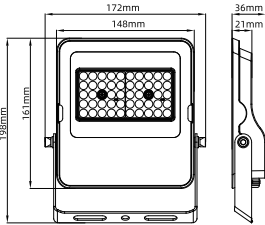

AD: Without optical lens, Power & CCT selectable

B: With optical lens, Power non-selectable

BD: With optical lens, Power selectable

Model No	ZGSM-FL12-30 <input type="checkbox"/>	ZGSM-FL12-50 <input type="checkbox"/>	ZGSM-FL12-100 <input type="checkbox"/>	ZGSM-FL12-150 <input type="checkbox"/>	ZGSM-FL12-200 <input type="checkbox"/>	ZGSM-FL12-240 <input type="checkbox"/>	ZGSM-FL12-300 <input type="checkbox"/>
Power	30W	50W	100W	150W	200W	240W	300W
Input Voltage	AC100-277V, 50/60Hz						
Efficacy (5±%)	140lm/W	140lm/W	140lm/W	140lm/W	140lm/W	140lm/W	140lm/W
Lumen (5±%)	4200lm	7000lm	14000lm	21000lm	28000lm	33600lm	42000lm
Driver included	YES						
LED Brand	LUMILEDS						
Driver Brand	SOSEN						
CCT	3000K, 4000K, 5000K, 5700K, 6500K						
CRI	Ra>70						
PF	0.95						
Beam Angle	SMD (Beam Angle 120° only) With Optic Lens (Beam Angle 25°/45°/60°/90°/70x150°)						
IP Rating	IP66						
IK Rating	IK08						
Warranty	5 Years						
Dimming	---						
Cable	Cable 0.5m without plug						
Housing Material	Die-casting Aluminum						
Cover Material	Tempered Glass						
Working Environment	-25°C ~ +40°C, 20%~90%						
Storage Environment	-40°C ~ +40°C, 10%~90%						
Dimension	172*36*198mm	180*38*224mm	228*39*276mm	245*42*314mm	305*43*384mm	366*44*457mm	366*44*457mm
Fixture Weight	0.80 kgs	0.85 kgs	1.35 kgs	1.85 kgs	2.70 kgs	3.70 kgs	3.80 kgs
Packing Type	14 units /ctn	14 units /ctn	12 units /ctn	12 units /ctn	6 units /ctn	5 units /ctn	5 units /ctn
Packing Dimension	370*360*230mm	380*370*250mm	480*350*305mm	530*350*345mm	385*325*415mm	400*320*485mm	400*320*485mm
Packing Weight	12.85 kgs	13.77 kgs	18.03 kgs	24.70 kgs	18.53 kgs	21.09 kgs	21.09 kgs

Installation

① Pedestal mounting

② Wall mounting

③ Top mounting

Light Distributions

Lens

25°

45°

60°

90°

70°x150°

SMD

120°

FL12 LED Flood Light

Dimensions

01 ZGSM-FL12-30