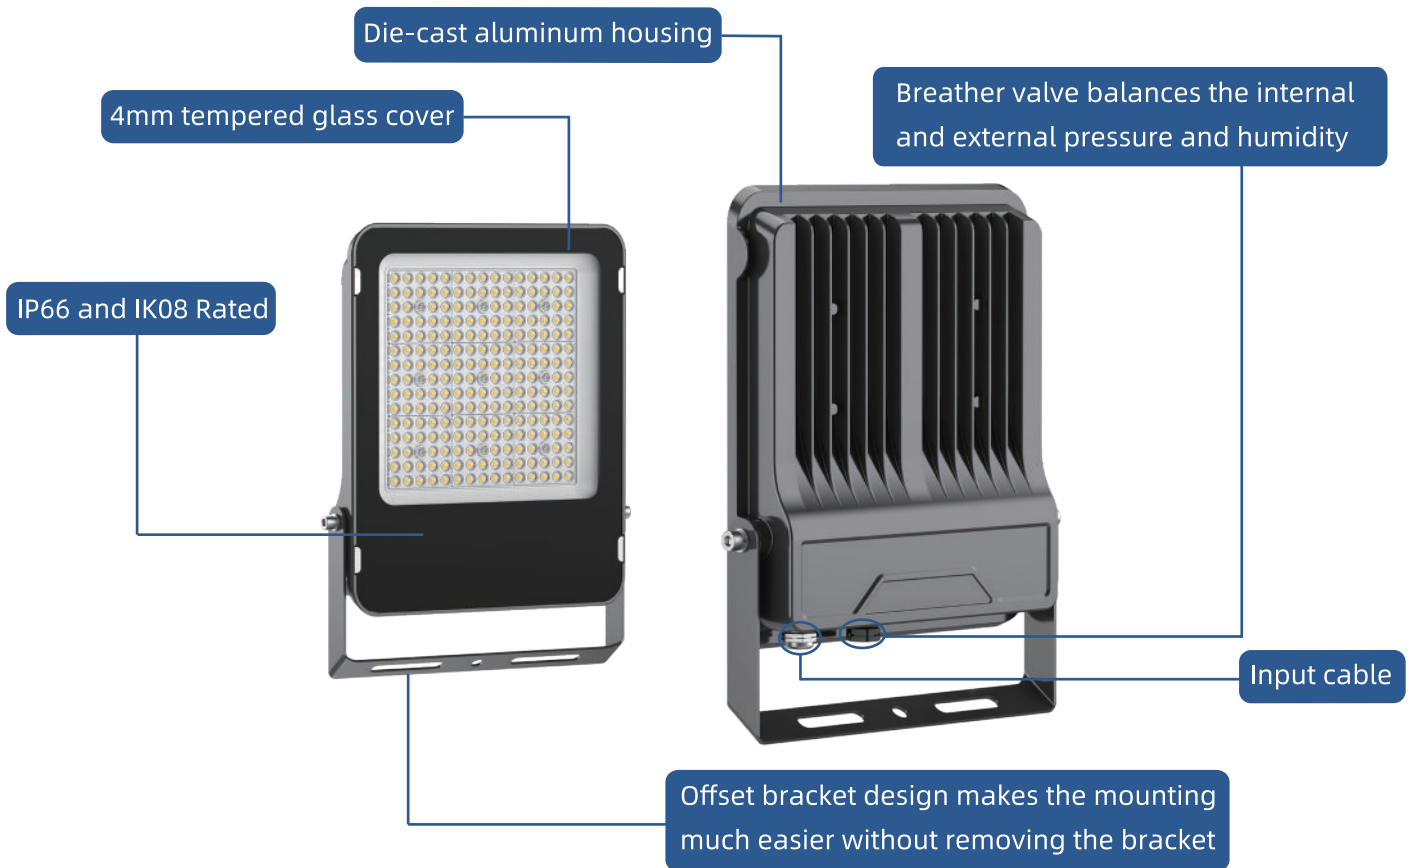

FL12 LED Flood Light

FL12

SMD

LED FLOOD LIGHT

Lens

140lm/W

IP66

Warranty

CCT Selectable

Power Selectable

Product Details

CCT & POWER

Datasheet

Order Reference

ZGSM-FL12-150

A: Without optical lens, Power & CCT non-selectable

AD: Without optical lens, Power & CCT selectable

B: With optical lens, Power non-selectable

BD: With optical lens, Power selectable

Model No	ZGSM-FL12-30 <input type="checkbox"/>	ZGSM-FL12-50 <input type="checkbox"/>	ZGSM-FL12-100 <input type="checkbox"/>	ZGSM-FL12-150 <input type="checkbox"/>	ZGSM-FL12-200 <input type="checkbox"/>	ZGSM-FL12-240 <input type="checkbox"/>	ZGSM-FL12-300 <input type="checkbox"/>
Power	30W	50W	100W	150W	200W	240W	300W
Input Voltage	AC100-277V, 50/60Hz						
Efficacy (5±%)	140lm/W	140lm/W	140lm/W	140lm/W	140lm/W	140lm/W	140lm/W
Lumen (5±%)	4200lm	7000lm	14000lm	21000lm	28000lm	33600lm	42000lm
Driver included	YES						
LED Brand	LUMILEDS						
Driver Brand	SOSEN						
CCT	3000K, 4000K, 5000K, 5700K, 6500K						
CRI	Ra>70						
PF	0.95						
Beam Angle	SMD (Beam Angle 120° only) With Optic Lens (Beam Angle 25°/45°/60°/90°/70x150°)						
IP Rating	IP66						
IK Rating	IK08						
Warranty	5 Years						
Dimming	---						
Cable	Cable 0.5m without plug						
Housing Material	Die-casting Aluminum						
Cover Material	Tempered Glass						
Working Environment	-25°C ~ +40°C, 20%~90%						
Storage Environment	-40°C ~ +40°C, 10%~90%						
Dimension	172*36*198mm	180*38*224mm	228*39*276mm	245*42*314mm	305*43*384mm	366*44*457mm	366*44*457mm
Fixture Weight	0.80 kgs	0.85 kgs	1.35 kgs	1.85 kgs	2.70 kgs	3.70 kgs	3.80 kgs
Packing Type	14 units /ctn	14 units /ctn	12 units /ctn	12 units /ctn	6 units /ctn	5 units /ctn	5 units /ctn
Packing Dimension	370*360*230mm	380*370*250mm	480*350*305mm	530*350*345mm	385*325*415mm	400*320*485mm	400*320*485mm
Packing Weight	12.85 kgs	13.77 kgs	18.03 kgs	24.70 kgs	18.53 kgs	21.09 kgs	21.09 kgs

60°

90°

70°x150°

SMD

120°

FL12 LED Flood Light

Dimensions

01 ZGSM-FL12-30