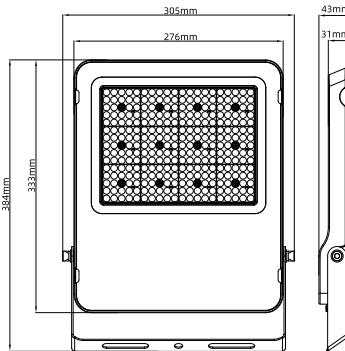

AD: Without optical lens, Power & CCT selectable

B: With optical lens, Power non-selectable

BD: With optical lens, Power selectable

Model No	ZGSM-FL12-30 <input type="checkbox"/>	ZGSM-FL12-50 <input type="checkbox"/>	ZGSM-FL12-100 <input type="checkbox"/>	ZGSM-FL12-150 <input type="checkbox"/>	ZGSM-FL12-200 <input type="checkbox"/>	ZGSM-FL12-240 <input type="checkbox"/>	ZGSM-FL12-300 <input type="checkbox"/>
Power	30W	50W	100W	150W	200W	240W	300W
Input Voltage	AC100-277V, 50/60Hz						
Efficacy (5±%)	140lm/W	140lm/W	140lm/W	140lm/W	140lm/W	140lm/W	140lm/W
Lumen (5±%)	4200lm	7000lm	14000lm	21000lm	28000lm	33600lm	42000lm
Driver included	YES						
LED Brand	LUMILEDS						
Driver Brand	SOSEN						
CCT	3000K, 4000K, 5000K, 5700K, 6500K						
CRI	Ra>70						
PF	0.95						
Beam Angle	SMD (Beam Angle 120° only) With Optic Lens (Beam Angle 25°/45°/60°/90°/70x150°)						
IP Rating	IP66						
IK Rating	IK08						
Warranty	5 Years						
Dimming	---						
Cable	Cable 0.5m without plug						
Housing Material	Die-casting Aluminum						
Cover Material	Tempered Glass						
Working Environment	-25°C ~ +40°C, 20%~90%						
Storage Environment	-40°C ~ +40°C, 10%~90%						
Dimension	172*36*198mm	180*38*224mm	228*39*276mm	245*42*314mm	305*43*384mm	366*44*457mm	366*44*457mm
Fixture Weight	0.80 kgs	0.85 kgs	1.35 kgs	1.85 kgs	2.70 kgs	3.70 kgs	3.80 kgs
Packing Type	14 units /ctn	14 units /ctn	12 units /ctn	12 units /ctn	6 units /ctn	5 units /ctn	5 units /ctn
Packing Dimension	370*360*230mm	380*370*250mm	480*350*305mm	530*350*345mm	385*325*415mm	400*320*485mm	400*320*485mm
Packing Weight	12.85 kgs	13.77 kgs	18.03 kgs	24.70 kgs	18.53 kgs	21.09 kgs	21.09 kgs

Installation

① Pedestal mounting

② Wall mounting

③ Top mounting

Light Distributions

Lens

25°

45°

60°

90°

70°x150°

SMD

120°

FL12 LED Flood Light

Dimensions

01 ZGSM-FL12-30

02 ZGSM-FL12-50

03 ZGSM-FL12-100

04 ZGSM-FL12-150

05 ZGSM-FL12-200

06 ZGSM-FL12-240 / 300

30W

50W

100W