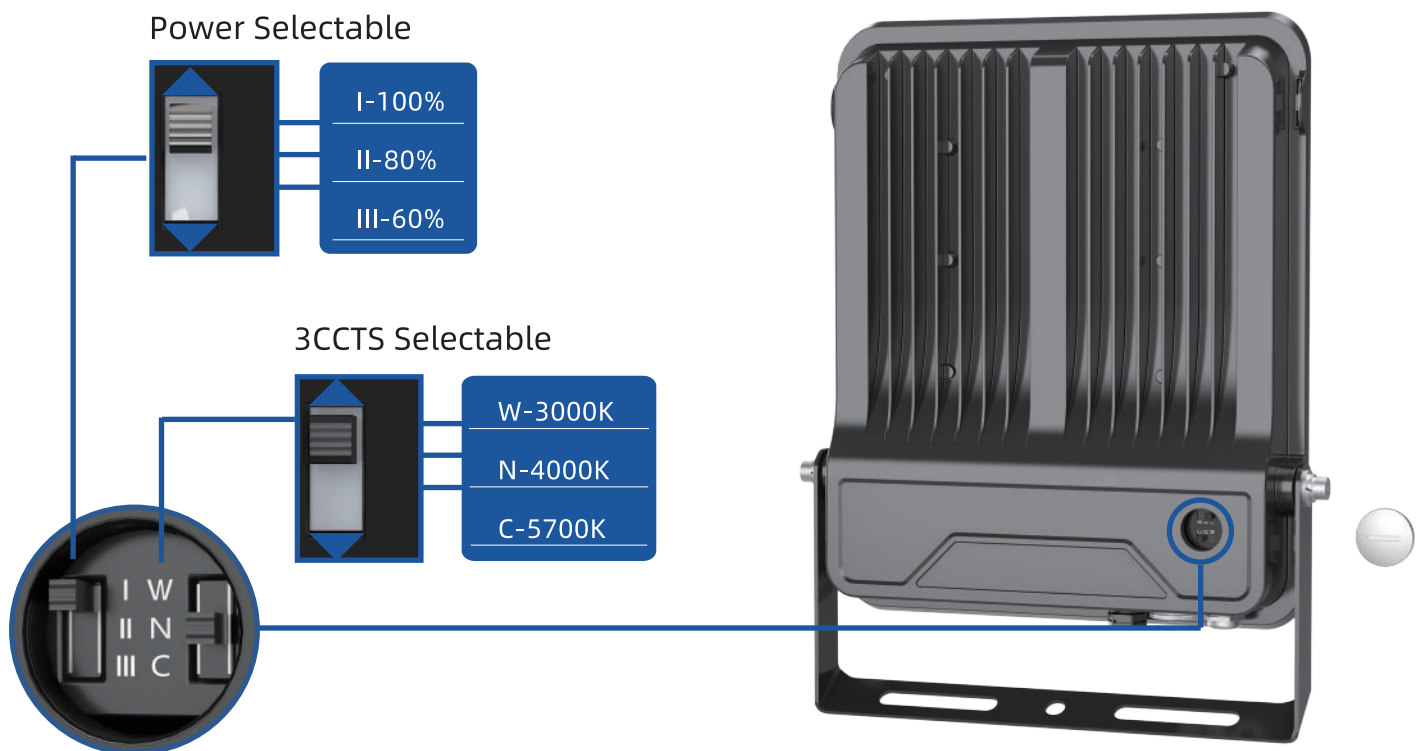

FL12 LED Flood Light

FL12

SMD

LED FLOOD LIGHT

Lens

140lm/W

IP66

Warranty

CCT Selectable

Power Selectable

Product Details

CCT & POWER

Datasheet

Order Reference

ZGSM-FL12-150

A: Without optical lens, Power & CCT non-selectable

AD: Without optical lens, Power & CCT selectable

B: With optical lens, Power non-selectable

BD: With optical lens, Power selectable

Model No	ZGSM-FL12-30 <input type="checkbox"/>	ZGSM-FL12-50 <input type="checkbox"/>	ZGSM-FL12-100 <input type="checkbox"/>	ZGSM-FL12-150 <input type="checkbox"/>	ZGSM-FL12-200 <input type="checkbox"/>	ZGSM-FL12-240 <input type="checkbox"/>	ZGSM-FL12-300 <input type="checkbox"/>
Power	30W	50W	100W	150W	200W	240W	300W
Input Voltage	AC100-277V, 50/60Hz						
Efficacy (5±%)	140lm/W	140lm/W	140lm/W	140lm/W	140lm/W	140lm/W	140lm/W
Lumen (5±%)	4200lm	7000lm	14000lm	21000lm	28000lm	33600lm	42000lm
Driver included	YES						
LED Brand	LUMILEDS						
Driver Brand	SOSEN						
CCT	3000K, 4000K, 5000K, 5700K, 6500K						
CRI	Ra>70						
PF	0.95						
Beam Angle	SMD (Beam Angle 120° only) With Optic Lens (Beam Angle 25°/45°/60°/90°/70x150°)						
IP Rating	IP66						
IK Rating	IK08						
Warranty	5 Years						
Dimming	---						
Cable	Cable 0.5m without plug						
Housing Material	Die-casting Aluminum						
Cover Material	Tempered Glass						
Working Environment	-25°C ~ +40°C, 20%~90%						
Storage Environment	-40°C ~ +40°C, 10%~90%						
Dimension	172*36*198mm	180*38*224mm	228*39*276mm	245*42*314mm	305*43*384mm	366*44*457mm	366*44*457mm
Fixture Weight	0.80 kgs	0.85 kgs	1.35 kgs	1.85 kgs	2.70 kgs	3.70 kgs	3.80 kgs
Packing Type	14 units /ctn	14 units /ctn	12 units /ctn	12 units /ctn	6 units /ctn	5 units /ctn	5 units /ctn
Packing Dimension	370*360*230mm	380*370*250mm	480*350*305mm	530*350*345mm	385*325*415mm	400*320*485mm	400*320*485mm
Packing Weight	12.85 kgs	13.77 kgs	18.03 kgs	24.70 kgs	18.53 kgs	21.09 kgs	21.09 kgs

60°

90°

70°x150°

SMD

120°

FL12 LED Flood Light

Dimensions

01 ZGSM-FL12-30