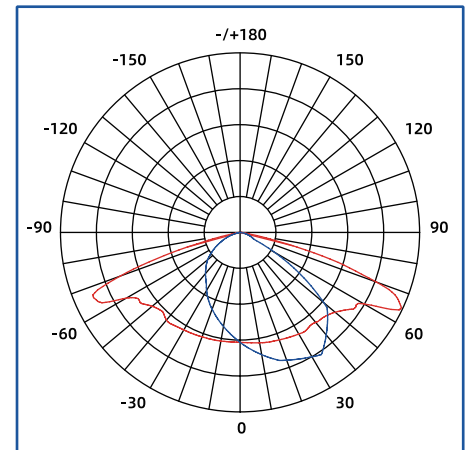

Light Distributions

70°x150°