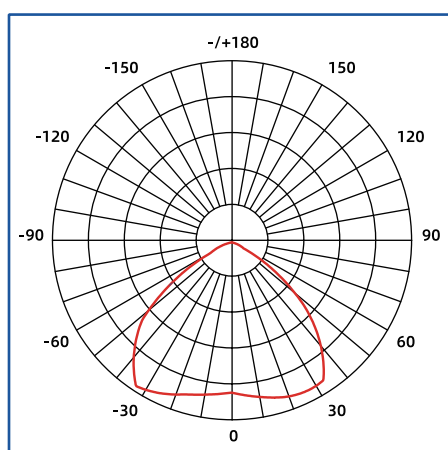

60°

90°

70°x150°

SMD

120°

FL12 LED Flood Light

Dimensions

01 ZGSM-FL12-30