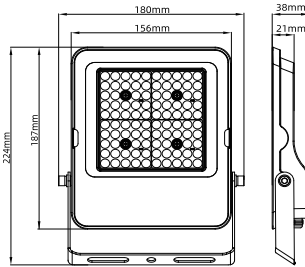

02 ZGSM-FL12-50